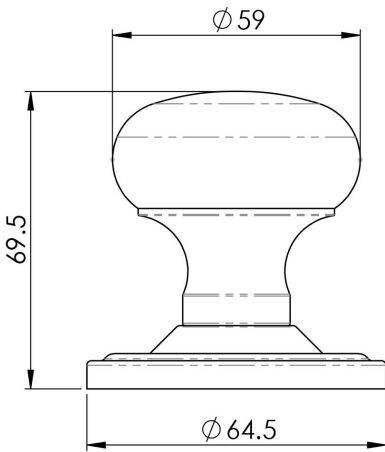

## Concealed Fix Mushroom Mortice Knob

### M35C Range

The smooth larger than average mushroom shaped knob is substantial and easy to grip. Sturdy and durable making it suitable for demanding environments. The knob is mounted on concealed fix rose thus no fixings are visible. Comes with a 10 year mechanical guarantee.