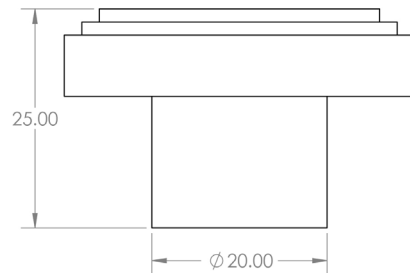

TECHNICAL DRAWING

FINISHES

- Antique Brass
- Dark Bronze
- Matt Black
- Polished Nickel
- Satin Brass
- Satin Nickel