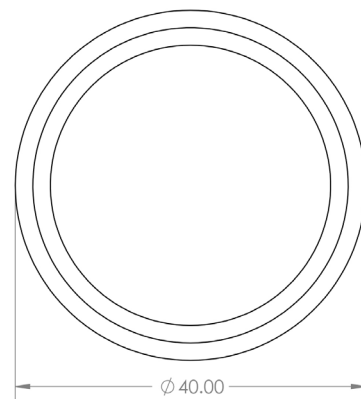

TECHNICAL DRAWING

FINISHES

- Antique Brass
- Dark Bronze
- Matt Black
- Polished Nickel
- Satin Brass
- Satin Nickel