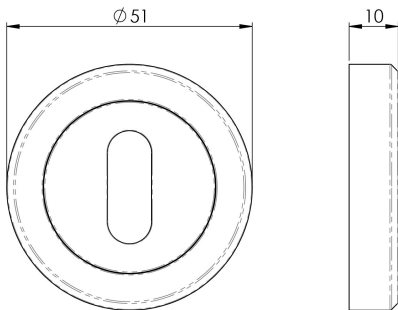

## Serozzetta Standard Lock Profile Escutcheon

SZR002 Range

Round escutcheon with a chamfered edge, screw on rose, concealed fix. Standard lock profile. Designed to match the Serozzetta SZR Residential range of designer handles on round roses.