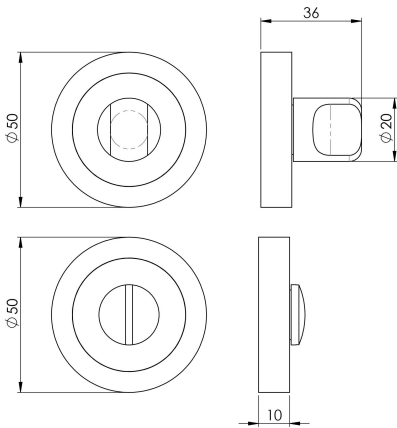

Turn and Release Range

EUL004 Range

Thumbturn and release on a screw on rose, concealed fix.
Designed to match the new finishes collection range of designer handles on round roses.