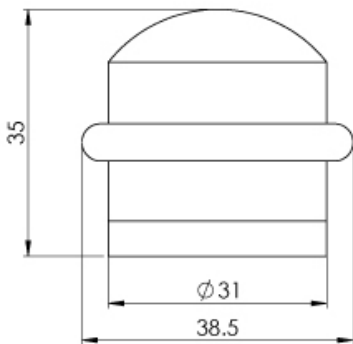

## Dome Top Floor Mounted Door Stop

AW638-grp

The Alexander and Wilks Dome Top Floor Mounted Door Stops are created from solid brass. These high-quality doorstops have a simple yet traditional design, perfect for matching a variety of home design themes.