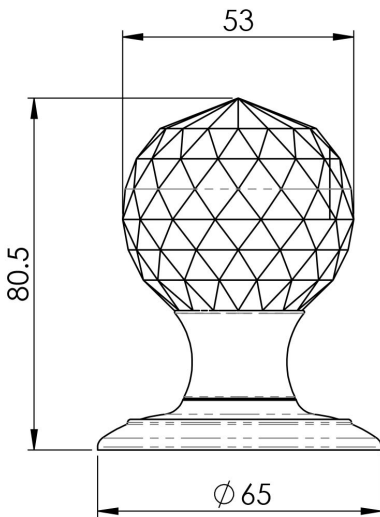

Facetted Crystal Knob

AC020 Range

An elegant and luxurious design. A top quality - solid heavy faceted crystal knob on rose. A great choice when looking to add a touch of sparkle. The faceted door knob is extremely comfortable to grip making it suitable for use on a daily basis.