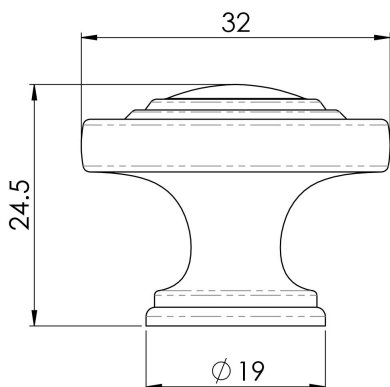

## Traditional Pattern Knob

FTD515

- We have added a satin brass finish
- a traditional round ringed pattern knob on a stem rose making it easy to grasp
- Provides a comfortable feel and good torque when opening doors and drawers
- Matching cupboard pull FTD555
- Matching cupboard handles FTD505 & FTD520
- 10yr Mechanical Guarantee