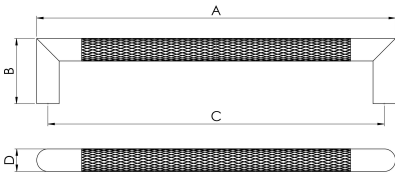

Mitred Knurled Pull Handle Range

SWP1169 Range

Part of our knurled handle collection, these pull handles are available in 3 big trend finishes and 2 different sizes. Works perfectly with various interior design styles including industrial, modern, transitional, and contemporary. Suitable for domestic and commercial use.