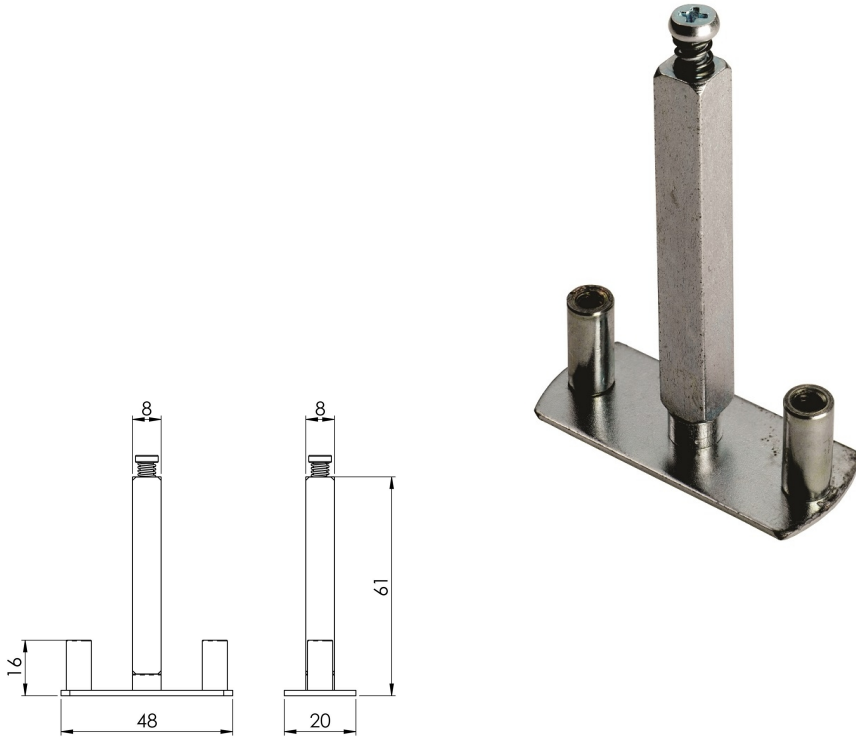

1/2 Set Fixing Plate for bolt through furniture

½ SET FIXING PLATE FOR B/T FURNITURE (38mm c/c)