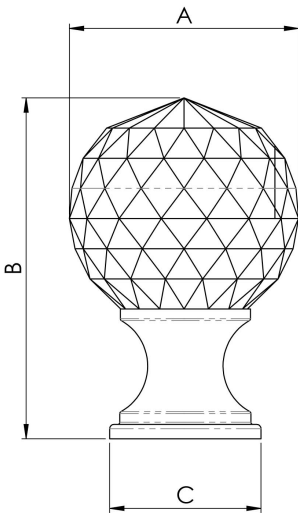

## Clear Faceted Knob

FTD670

A luxurious and elegant crystal clear faceted knob on a round tiered rose. Compliments the AC020 mortice knob version. A stunning example which reflects the care and attention to detail in this range for those who demand uncompromising design and quality. Available in different sizes and finishes.