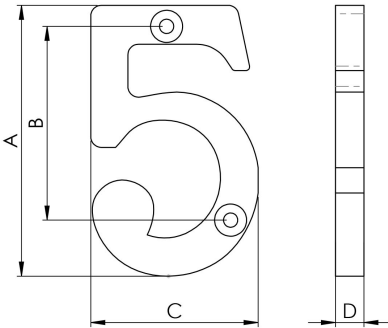

Numeral (Face Fix)

LF5549

Black antique iron face fix numerals. Two anchor points for secure fixing. Available in numbers from 0 - 9 it is the ideal cottage front door number. The sweeping, round-ended typeface provides clarity at a distance.