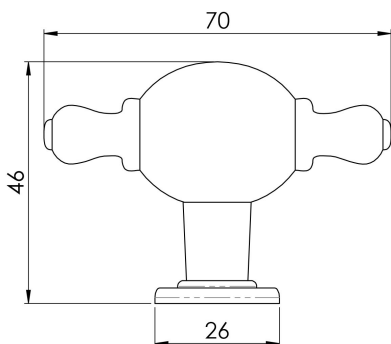

## Reeded Knob with Finial Ears

FTD600RSN

A metal reeded knob with a central beehive pattern and end finials on a round rose and stem. A traditional style which will also compliment modernistic settings.