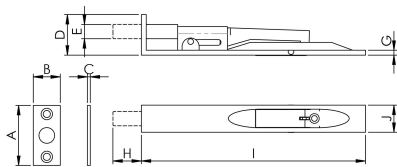

## Lever Action Flush Bolts

### AA81 Range

An ideal door security option or to allow doors to be securely held open or closed. Can be fitted flush to the face of the door or recessed into the door edge. The operating lever fits snugly into its ergonomic housing recess allowing ease of use. Supplied with all fixings.