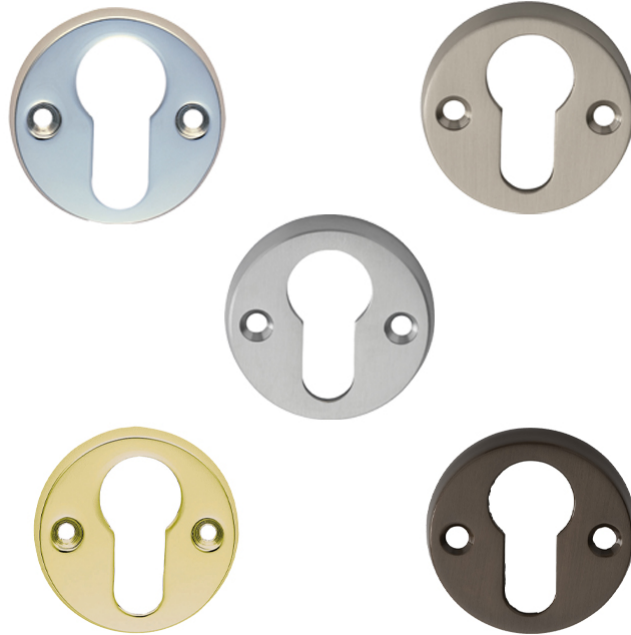

Euro Profile Escutcheon

AA145 Range

Open plain, face fix Euro lock profile escutcheon on a robust 8mm deep base. Available in different finishes.