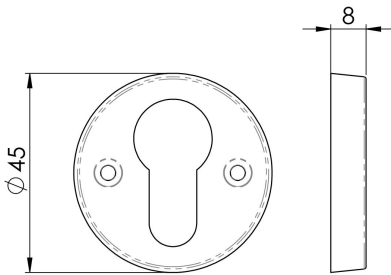

Euro Profile Escutcheon

AA145 Range

Open plain, face fix Euro lock profile escutcheon on a robust 8mm deep base. Available in different finishes.