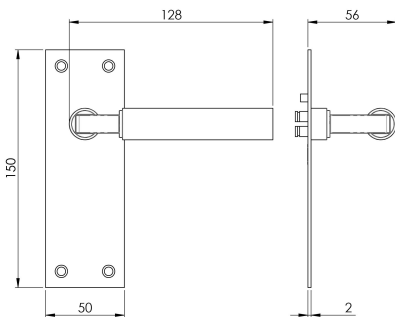

Amiata Lever on Backplate Range

Amiata Lever on Backplate Range

A stylish round bar lever on slim backplate reflecting the attention to detail in this range. Comes with a 25 year mechanical guarantee and is suitable for domestic and commercial use.

Suitable only for doors with a minimum depth of 44mm.