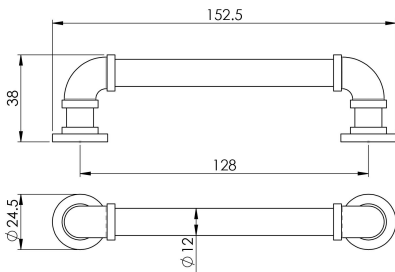

Pipe Handle

FTD402

A pipe design pull handle, versatility affords itself to a multitude of applications in the home or office. Available in different finishes.