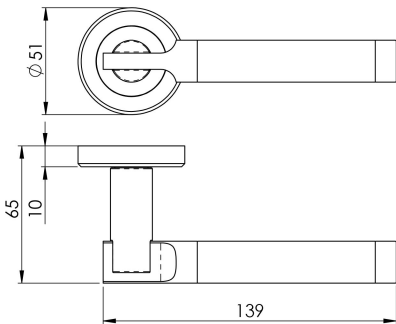

Serozzetta Azul Lever on Round Rose Range

SZM110

Lever on a concealed fix 2 part screw on round rose. A stylish round bar lever with a dual finish. The chamfered edge concealed fix rose reflects the attention to detail in this range. Comes with a 10 year mechanical guarantee and is Fire door rated.