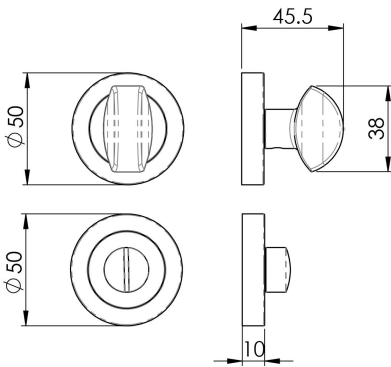

Architectural Thumbturn & Release

AQ12 Range

Chunky turn and release on a concealed fix 2 part screw on round rose c/w 4.9mm spindle to fit standard bathroom locks. Comes with a 10 year mechanical guarantee and is suitable for domestic and commercial use.