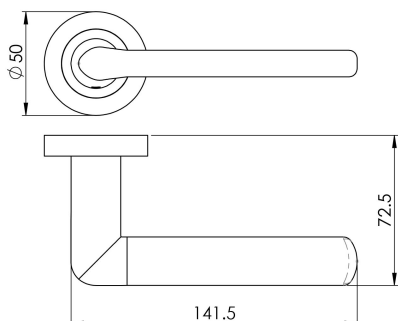

## Serozzetta Manon Lever on Rose

ZIN3144

Lever on a concealed fix 2 part screw on round rose. A slender straight lever on rose. The lever has smooth rounded edges, a minimalist design. Part of the Serozzetta Zin lever designer collection.