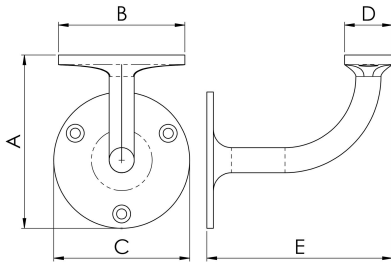

Heavyweight Handrail Bracket

AA84 Range

A sturdy bannister bracket which will hold all types of timber handrails.