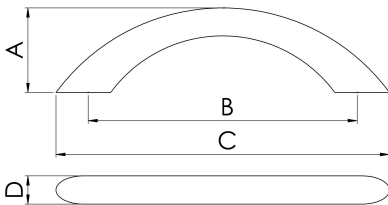

Bow Handle Range

FTD450

A popular design option for a minimalistic look. The smooth curving bow handle appears to seamlessly adjoin and blend into the furniture where it affixes. Available in different finishes and sizes.