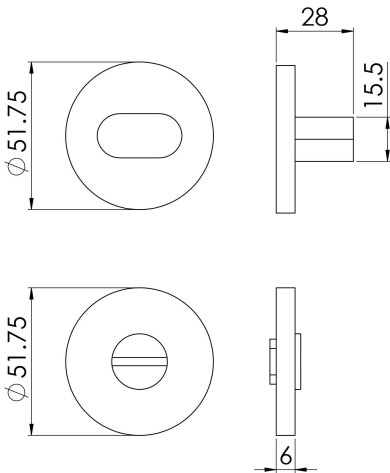

Thumbturn and Release 6mm Rose

CST1018SSS

WC turn and release with indicator on a concealed fix slim round rose. Grade 201 rose inner. A modern style large flat oval shaped turn with a coin release on the other side in case of emergency access and a coloured segment to signal if engaged or vacant. Comes with a spare non-indicator.