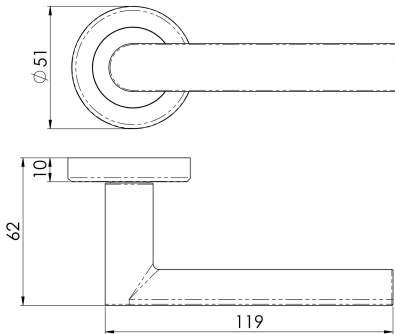

Serozzetta Edge Lever on Round Rose

SZM210

Lever on a concealed fix 2 part screw on round rose. The flat and rectangular design of the lever allows for ergonomic use and is easy to grip. A heavy robust no nonsense lever design for a busy environment. The chamfered edge concealed fix rose reflects the attention to detail in this range.