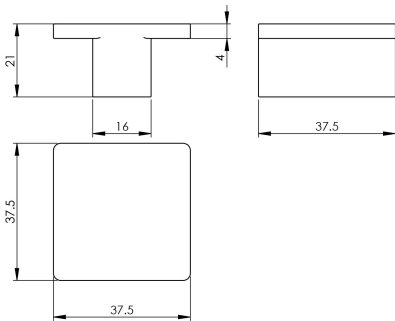

Marin Knob

FTD4045A

A no frills modernistic square T-shaped section knob on a broad plinth . Plain and functional, easy to maintain.