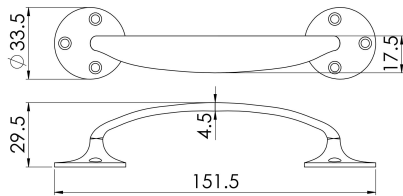

Bow Handle

AA36 Range

A cast one piece curved handle blending into rounded roses. Long version. Three anchor points on each rose for a secure fixing. A classic face-fixed pull handle with sweeping bow pull making it perfect for use in commercial settings as well as residential.