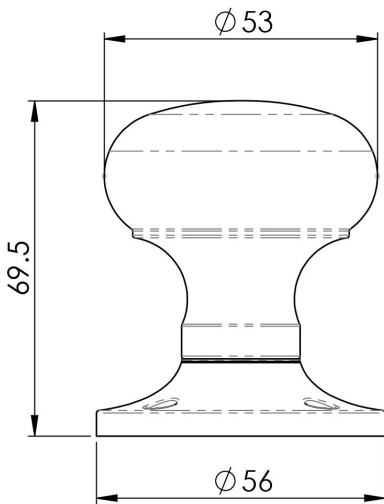

## Mushroom Mortice Knob Unsprung

**M35US Range**

Probably the most popular Victorian knobset in the UK. It has a strong chunky feel and sits comfortably in the hand due to its robustness. A quality classical design that compliments both modern and traditional environments and comes with a 10-year mechanical guarantee.