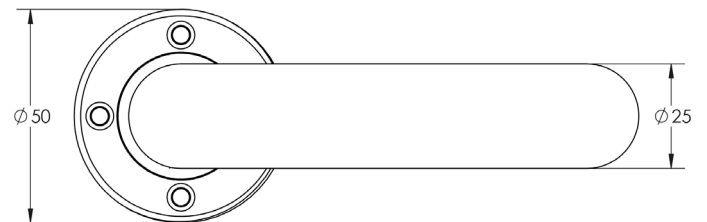

TECHNICAL DRAWING

FINISHES

- Antique Brass
- Dark Bronze
- Polished Nickel
- Satin Brass
- Satin Nickel