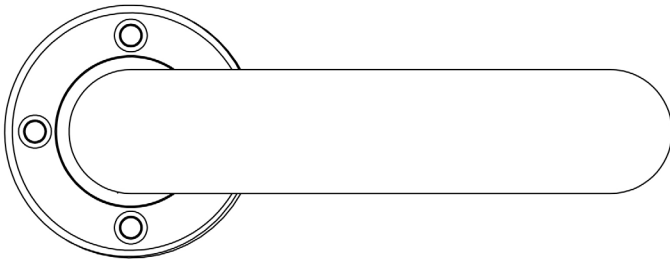

CODE

BUR25

DESCRIPTION

Kensington Lever On Rose

STANDARDS

PRODUCT SPECIFICATION

- 38mm centres
- Matt lacquered solid brass
- Back to back fixing recommended
- Suitable for doors 35-55mm
- Choice of outer rose

TECHNICAL DRAWING

FINISHES

-  Antique Brass
-  Dark Bronze
-  Polished Nickel
-  Satin Brass
-  Satin Nickel