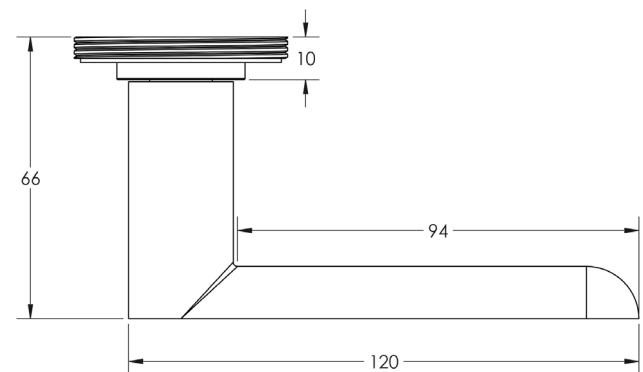

TECHNICAL DRAWING

FINISHES

- Antique Brass
- Dark Bronze
- Polished Nickel
- Satin Brass
- Satin Nickel