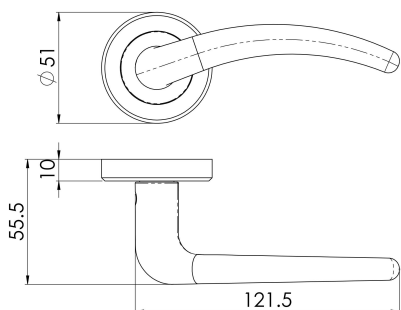

Serozzetta Luna Lever on Round Rose

SZM100

Lever on a concealed fix 2 part screw on round rose. The Luna lever features a smooth shape that is curved and thins out towards the end. This ergonomic design ensures the utmost comfort and ease of use. The chamfered edge concealed fix rose reflects the attention to detail in this range.