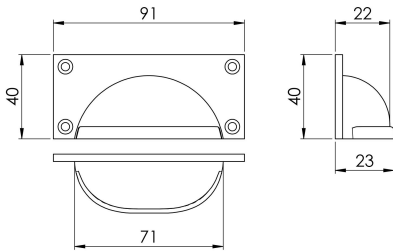

## Square Plate Cup Handle

FTD5520

Square plate cup handle, a traditional almost industrial style which will best suit older style furniture or shabby chic. The four corner fixings provide a secure fitting. Part of the Fingertip Cup Pull Range.