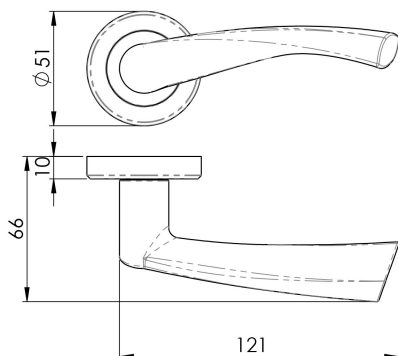

## Serozzetta Venti Lever on Rose

**SZR020 Range**

A Lever on a chamfered edge concealed fix screw on round rose. A stunning eye-catching design. The lever has an angular downward twist making it ergonomic in use as well as being extremely stylish. Part of the Serozzetta Residential range.