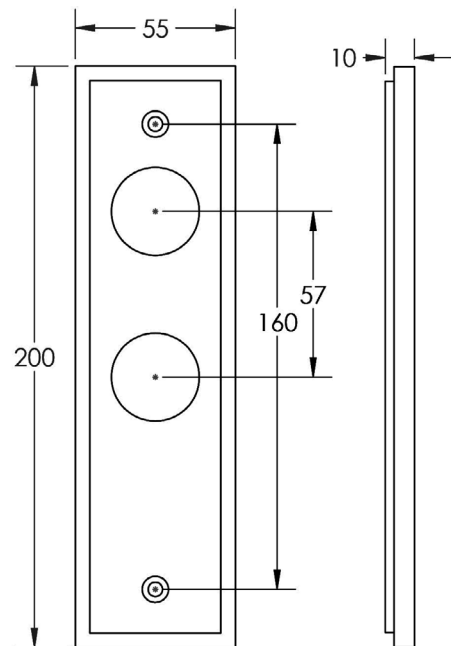

TECHNICAL DRAWING

FINISHES

- Antique Brass
- Dark Bronze
- Polished Nickel
- Satin Brass
- Satin Nickel