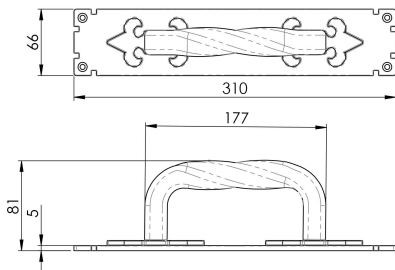

Barley Twist Pull Handle on Backplate

LF5101

Black Antique traditional style pull handle on backplate which will make a bold and striking addition to any entrance door. Fleur-de-lys patterns adorn the backplate above and below the twisted handle while the castle rampant design encompasses the fixing points. This sturdy handle will withstand the rigours of a busy environment such as pubs. Comes with a 10 year mechanical guarantee.