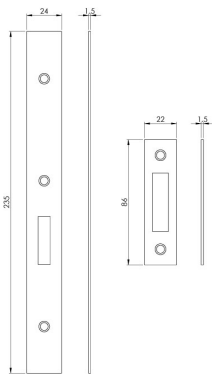

Forend Strike & Fixing Pack To Suit Din Euro Deadlock

FSF5015

FOREND STRIKE & FIXING PACK TO SUIT DIN EURO DEADLOCK (SECURITY)