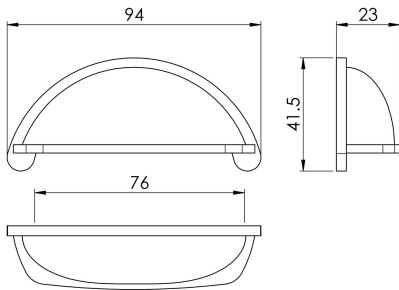

Cottage Cup Pull

FTD557

A traditional style but given a modern uplift with its sleek surface and the stepped border accentuating the outline of the cup this will look good in any modern environment. Part of the Fingertip Cup Pull Range.