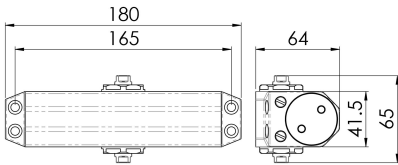

General Overhead Door Closer Fixed Power Size 3

DCF2003SV

Overhead Door Closer Fixed Power Size 3. Carries the CE mark and is Certifire accredited. Certified to BS EN 1154. Comes with a 10 year mechanical guarantee and is Fire door rated.