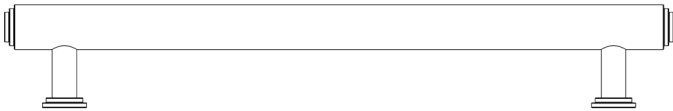

CODE

BUR512

DESCRIPTION

Belgrave Cabinet Handle

STANDARDS

PRODUCT SPECIFICATION

- Matt lacquered solid brass
- Optional roses included
- M4 fixing
- 224mm centres

TECHNICAL DRAWING