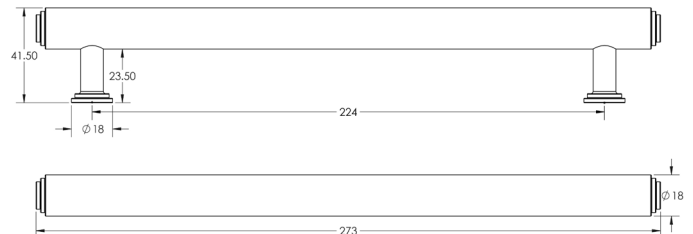

CODE

BUR512

DESCRIPTION

Belgrave Cabinet Handle

STANDARDS

PRODUCT SPECIFICATION

- Matt lacquered solid brass
- Optional roses included
- M4 fixing
- 224mm centres

TECHNICAL DRAWING