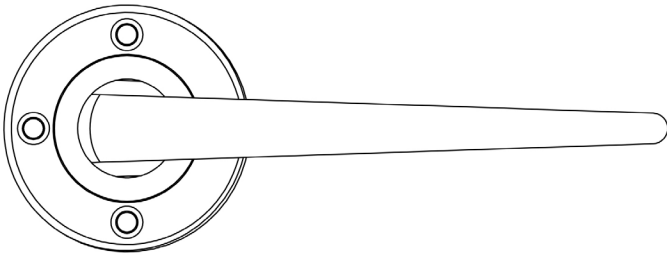

### CODE

BUR10

### DESCRIPTION

Mayfair Lever On Rose

### PRODUCT SPECIFICATION

- 38mm centres
- Matt lacquered solid brass
- Back to back fixing recommended
- Suitable for doors 35-55mm
- Choice of outer rose