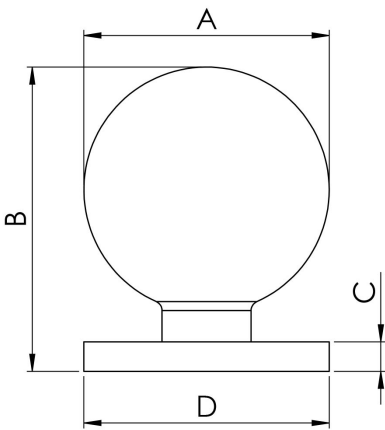

Stainless Steel Spherical Knob

FTD425

A spherical knob on a short stem and round rose. Plain and simple. Easy and comfortable to grip. Available in different finishes and 2 sizes.