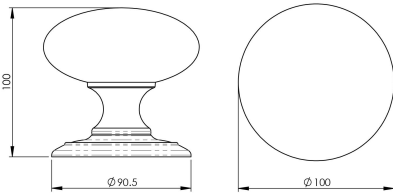

Large Centre Door Knob

AC055 Range

Slightly larger than normal this will make an effective imposing statement on any door. The simple design makes for easy cleaning. Traditionally fitted to the centre of front doors to pull them closed on departing the house. Can be used for this purpose as it is supplied with a substantial fixing or just added to the front door as a charming decorative design feature.