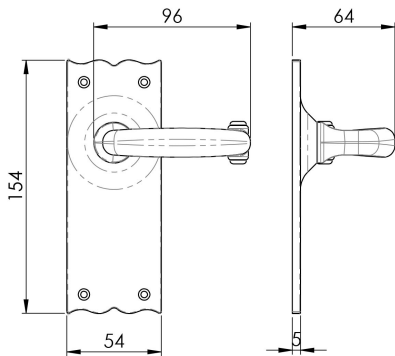

Traditional Lever on Backplate

LF5502 Range

Black Antique lever on backplate. An elegant and traditionally designed inward curved handle, ending with a wrapped flange flourish. The decorative backplate with undulating edging top and bottom give a softer traditional appearance to the door handle. Comes with a 10 year mechanical guarantee.