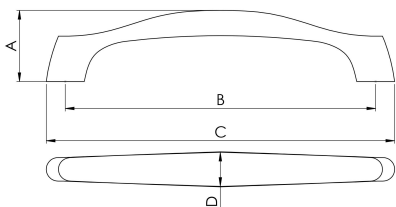

## Chunky Arched Grip Handle

FTD2080

A durable handle for modern homes, offices and commercial premises. Its sturdy appearance means that it will cope easily with repeated use and make cleaning effortless.