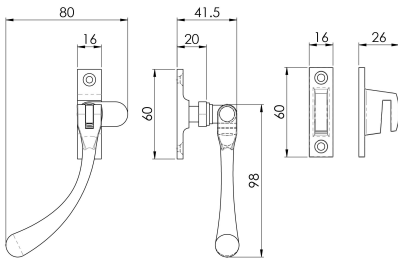

Bulb End Casement Fastener

WF11 Range

Robust window casement fastener for timber windows.
Non locking. Suitable for weather stripped windows.
Available in two sizes.