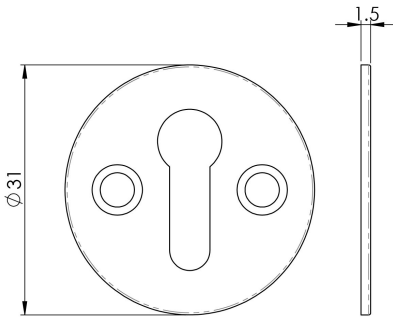

Flat Escutcheon

M41 Range

Round uncovered flat plate escutcheon with a standard keyhole profile.