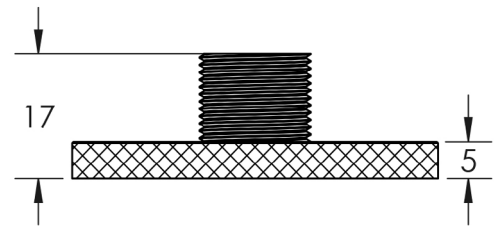

BURLINGTON RANGE

TECHNICAL SPECIFICATION

CODE

BUR969

DESCRIPTION

Wall Mounted Door Stop Base - Knurled

STANDARDS

PRODUCT SPECIFICATION

- Matt lacquered solid brass
- Wall mounted
- Choice of projection door stop

TECHNICAL DRAWING

FINISHES

-  Antique Brass
-  Dark Bronze
-  Polished Nickel
-  Satin Brass
-  Satin Nickel