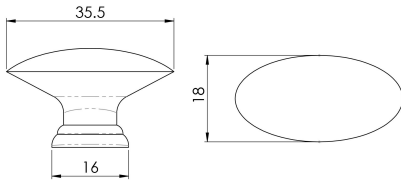

Oval Knob

FTD255ASN

Oval knob on a tiered oval stem giving this a clean fresh, contemporary look.