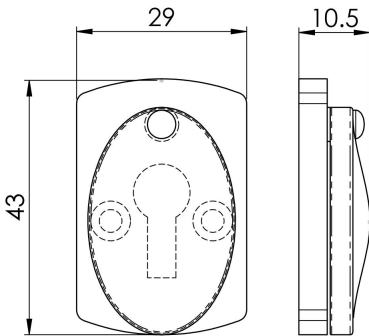

Plaque Covered Escutcheon

LF5538 Range

Black Antique dome shaped covered escutcheon. The sliding cover swivels at the top revealing the keyhole beneath. Comes with a 10 year mechanical guarantee. Ludlow Black Antique is a traditional range of furniture with a powder coated Black finish.