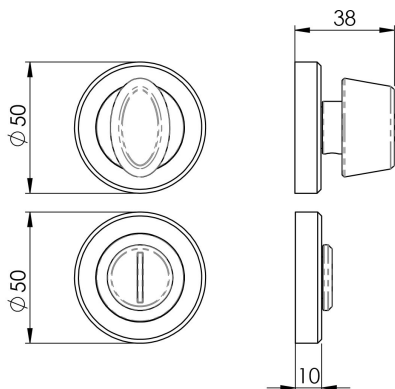

## Serozzetta Thumbturn and Release on Rose

SZM004

Thumbturn and release on a chamfered edge, screw on rose, concealed fix. Designed to match the range of Serozzetta SZM designer handles on round roses. Comes with a 10 year mechanical guarantee and is suitable for domestic and commercial use.