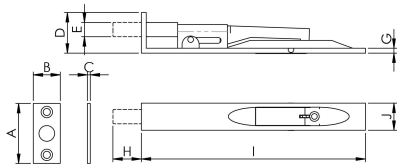

Lever Action Flush Bolts

AA81 Range

An ideal door security option or to allow doors to be securely held open or closed. Can be fitted flush to the face of the door or recessed into the door edge. The operating lever fits snugly into its ergonomic housing recess allowing ease of use. Supplied with all fixings.