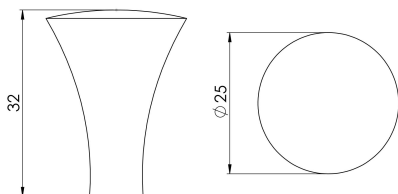

Trumpet Knob

FTD377SN

This trumpet shaped knob will just sound the right note in any environment. The ergonomic shape gives a comfortable and easy grip in use. 25mm Dia Knob, 10mm Dia Rose.