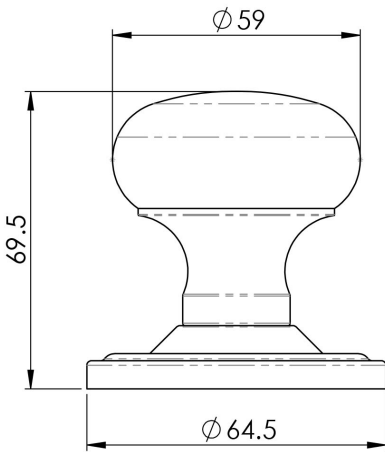

Concealed Fix Mushroom Mortice Knob

M35C Range

The smooth larger than average mushroom shaped knob is substantial and easy to grip. Sturdy and durable making it suitable for demanding environments. The knob is mounted on concealed fix rose thus no fixings are visible. Comes with a 10 year mechanical guarantee.